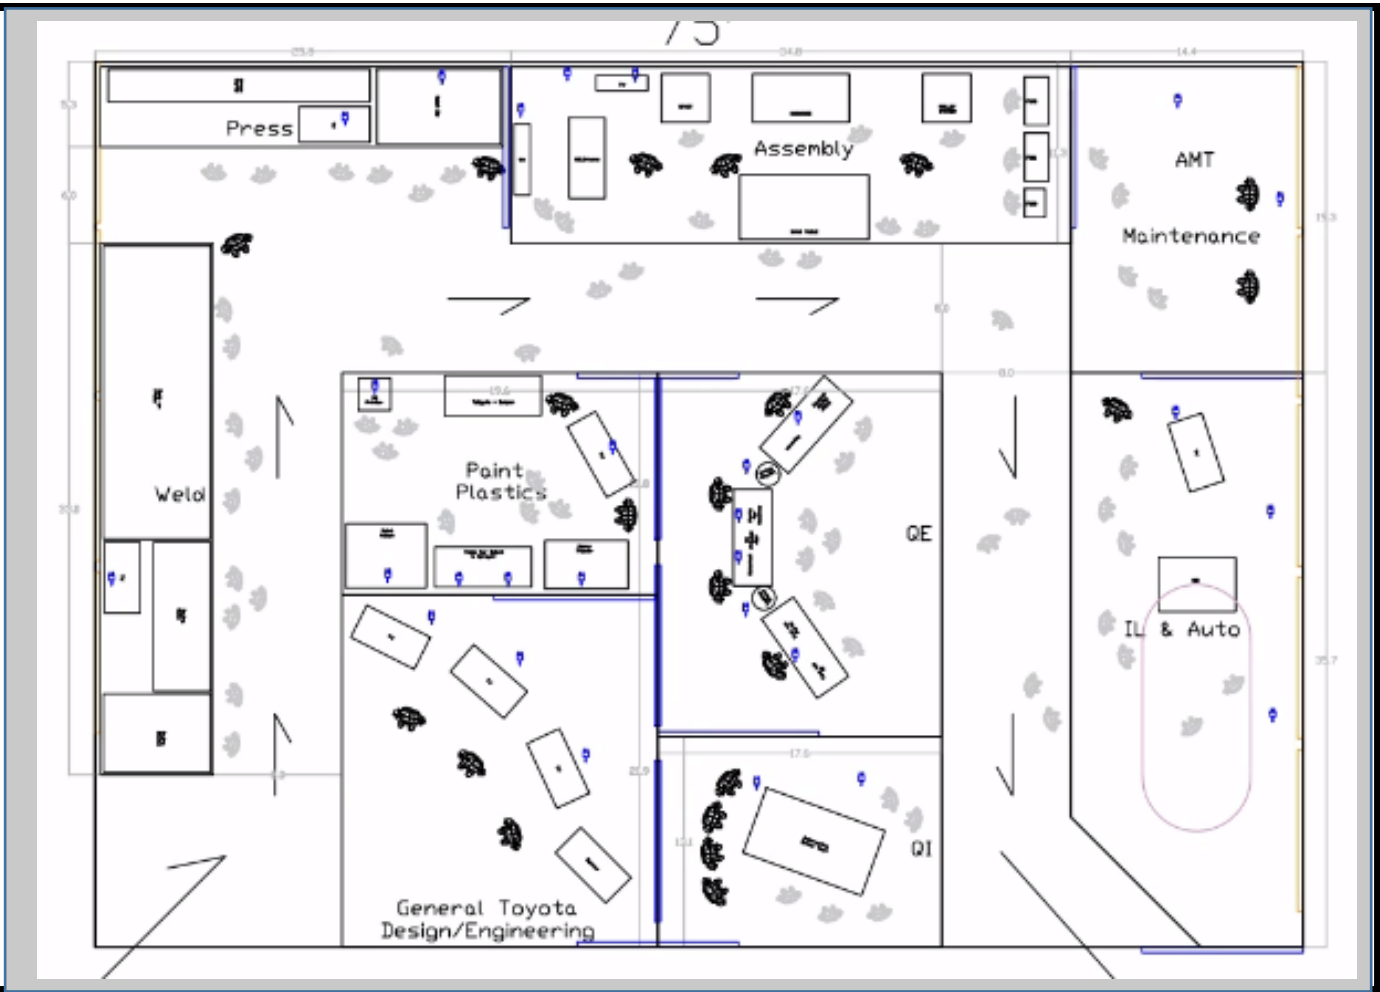

HANGAR DOOR-HANGAR DOOR

HANGAR DOOR-HANGAR DOOR

Saturday
 Hangar 42
 Outline is 55x 147

KEY (FT)

Unusable

San Antonio Airport
System

40x20
VEX Robotics

HANGAR DOOR-HANGAR DOOR