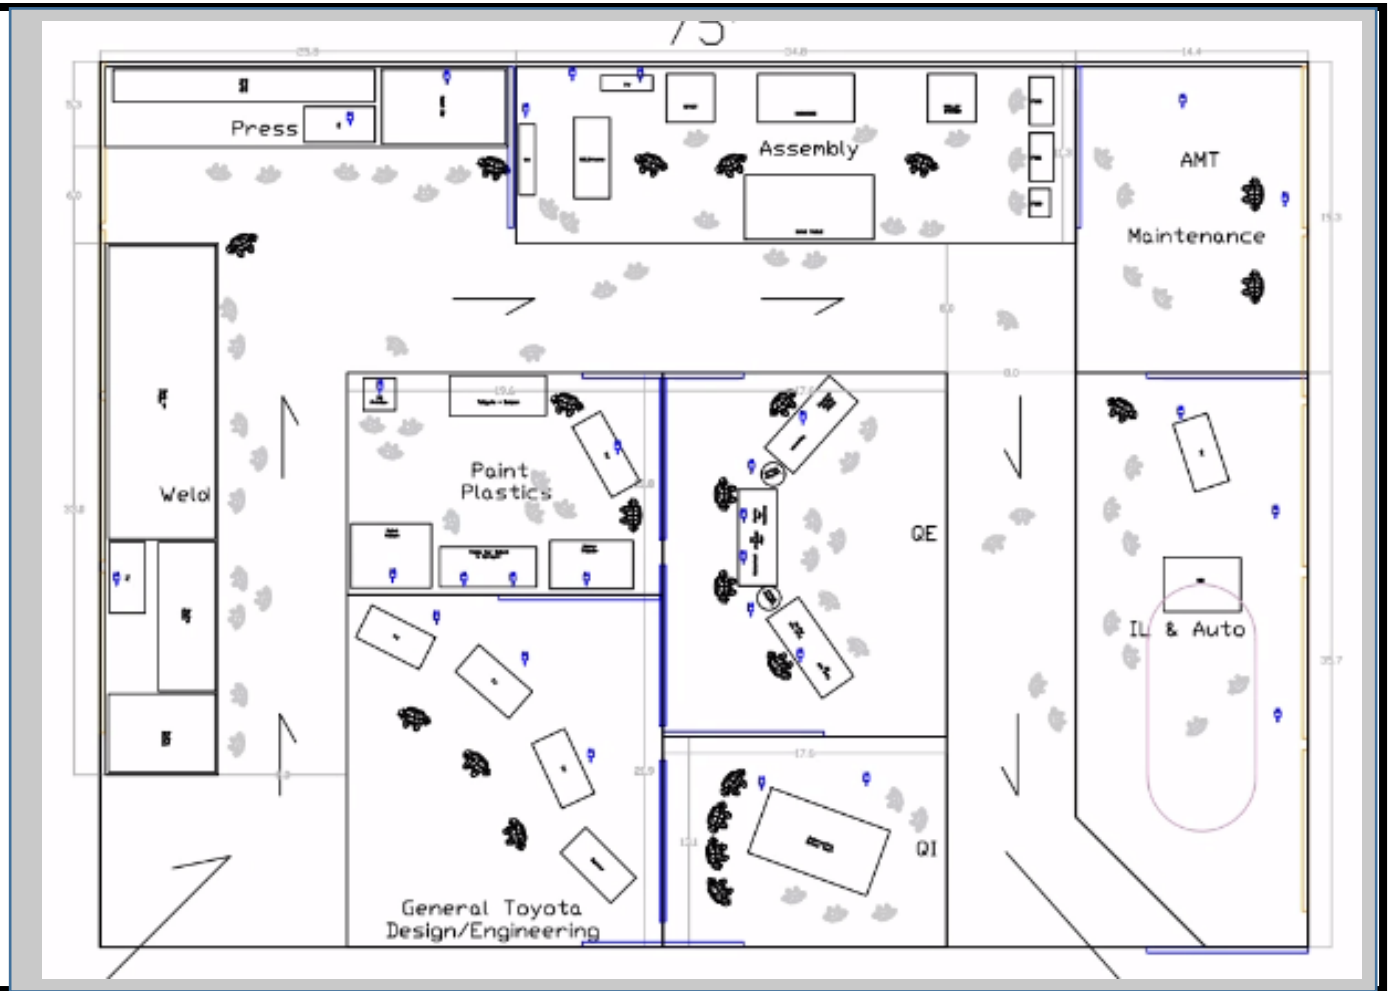

AETC Airman
Heritage
Museum

SETA

Welcome
/Check In
Table

HANGAR DOOR-HANGAR DOOR

HANGAR DOOR-HANGAR DOOR

Sunday
Hangar 42
Outline is 55x 147

KEY (FT)

10X 10	12X 10	20X 10	20X 20	30X 20
-----------	-----------	-----------	-----------	-----------

San Antonio Airport
System

HANGAR DOOR-HANGAR DOOR

HANGAR DOOR-HANGAR DOOR
HANGAR DOOR-HANGAR DOOR

Sunday
Hangar 44
Outline is 54x 144

KEY (FT)

HANGAR DOOR-HANGAR DOOR

CPS Energy Trailor 52X30
Sat/Sun

Sunday
Hangar 44
Outside