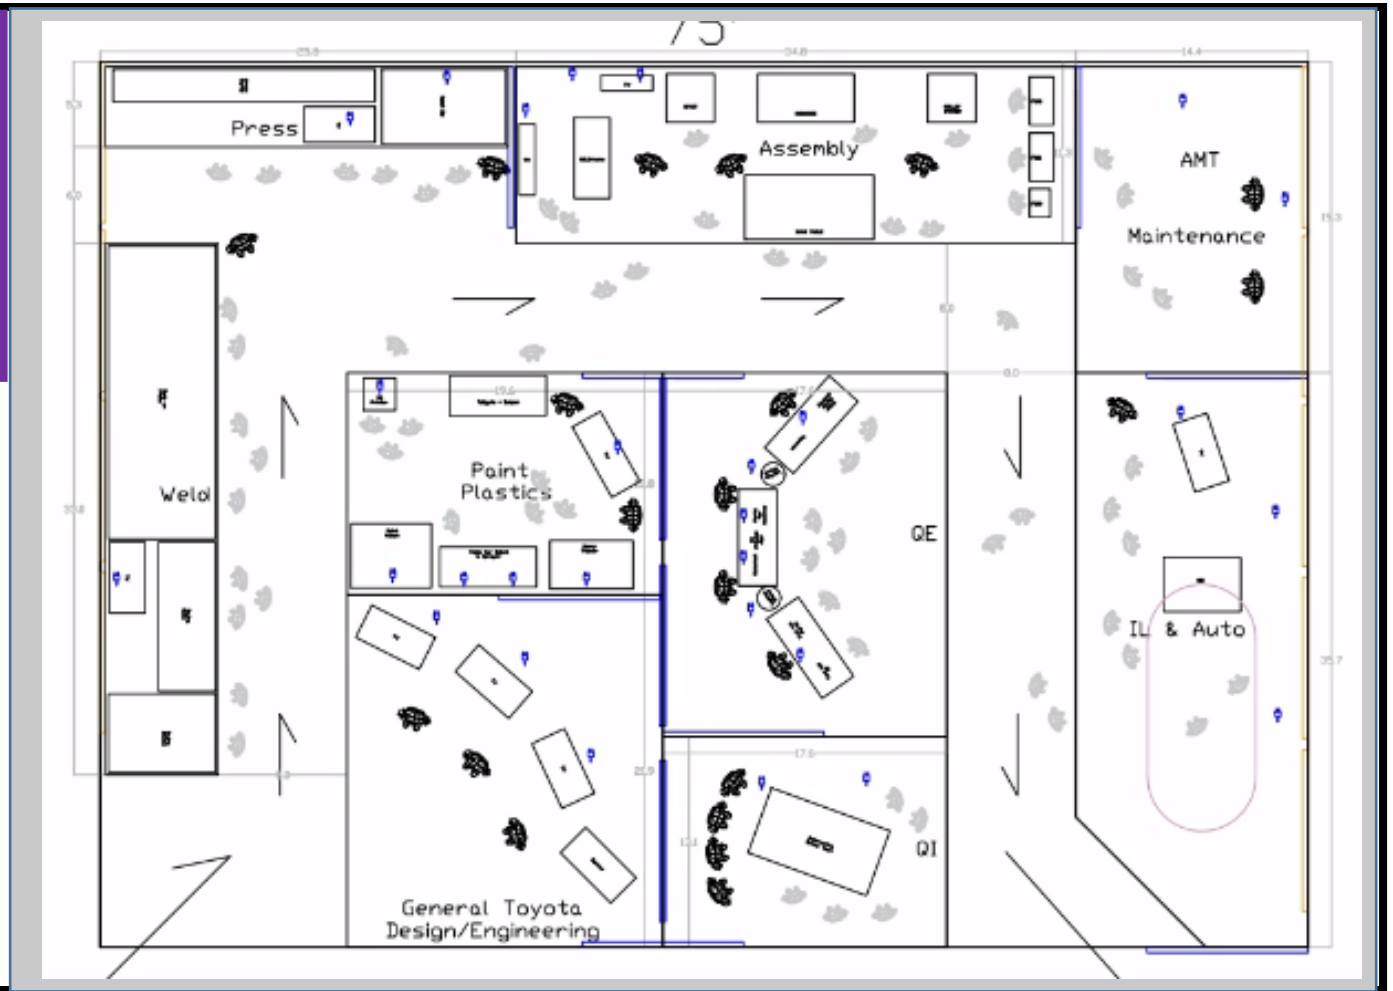

Friday
 Hangar 42
 Outline is 55x 147

KEY (FT)

10X 10	12X 10	15x 15	20X 10	20X 20	30X 20
-----------	-----------	-----------	-----------	-----------	-----------

San Antonio Airport
System

UIW

40x20

40x20

VEX Robotics

HANGAR DOOR-HANGAR DOOR

HANGAR DOOR-HANGAR DOOR
HANGAR DOOR-HANGAR DOOR

Friday

Hangar 44

Outline is 54x 144

KEY (FT)

30X
20

HANGAR DOOR-HANGAR DOOR