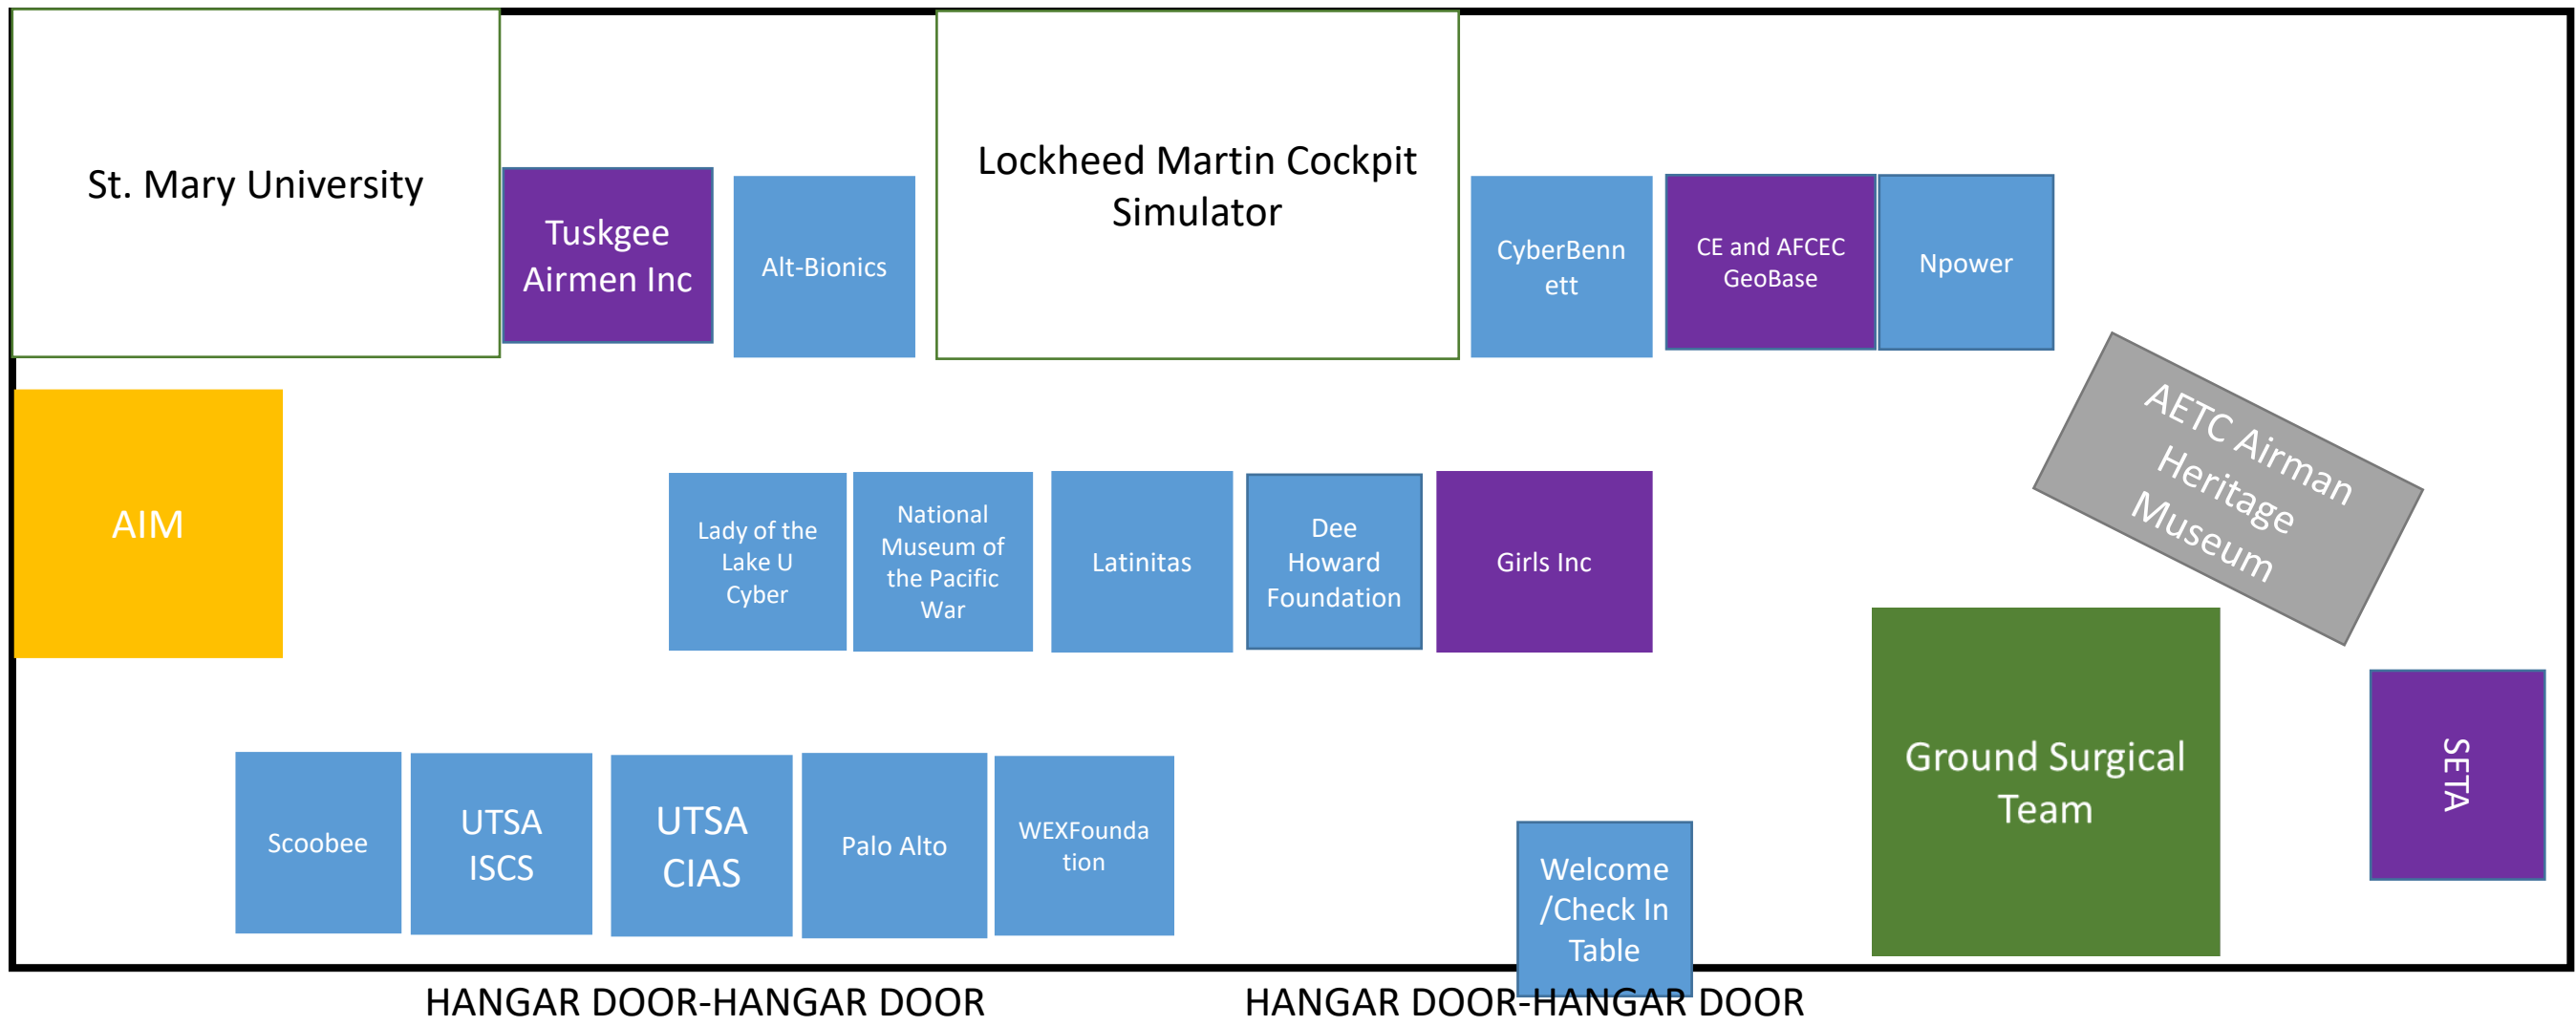

Friday
Hangar 42
Outline is 55x 147

KEY (FT)

10X 10	12X 10	15x 15	20X 10	20X 20	30X 20