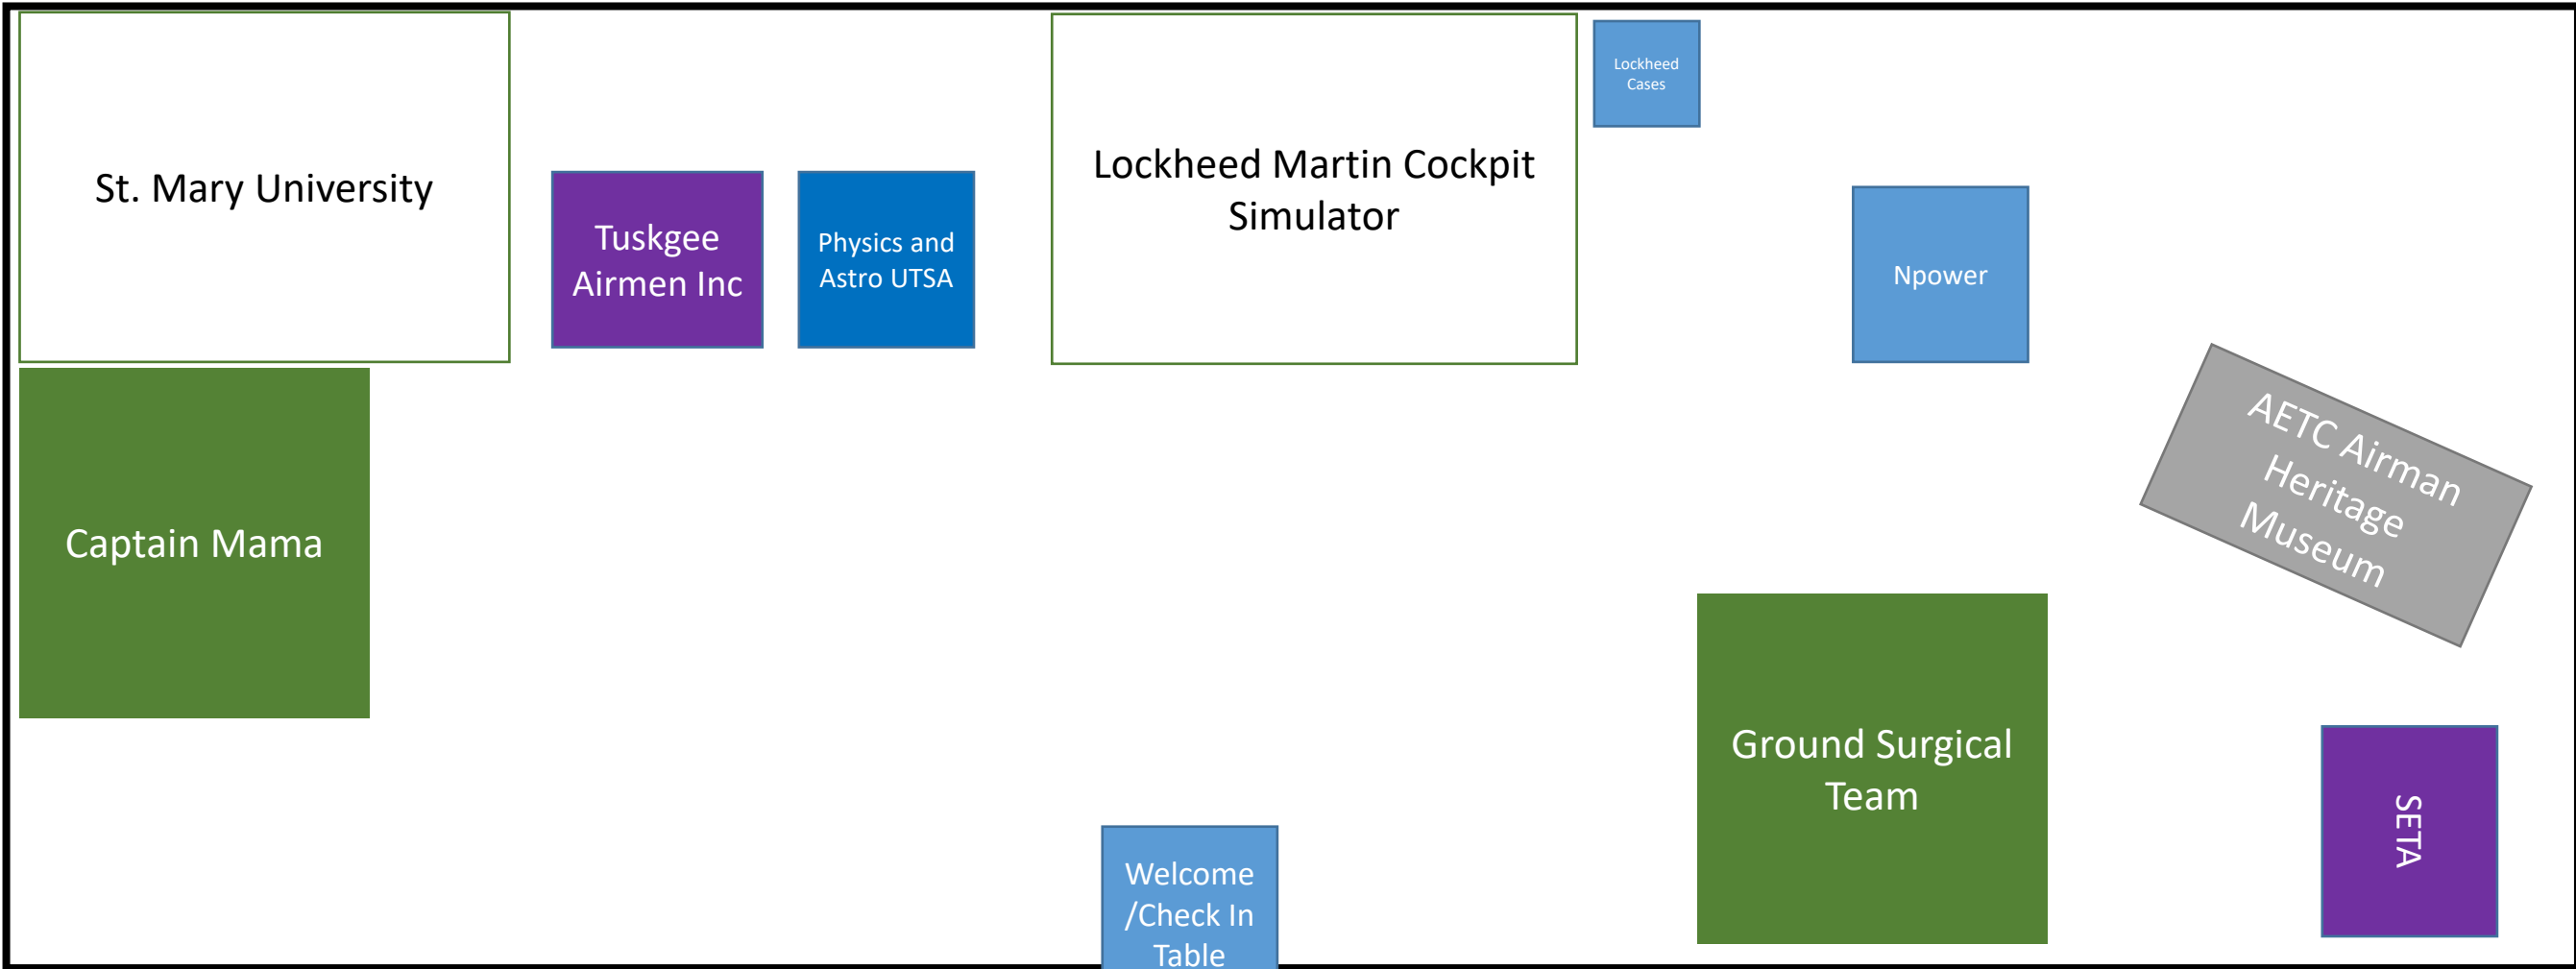

Saturday
Hangar 44
Outside

Exhibitors for Sunday

Count	Organization-Sunday April 7 th , 2024
1	AETC Airman Heritage Museum
2	San Antonio Airport System
3	Lockheed Martin Cockpit Simulator
4	Physics and Astro UTSA
5	St Mary's University
6	Tuskegee Airmen Inc.
7	Npower
8	Space and Engineering Technologies Academy (SETA)
9	Toyota STEM Display
10	CPS Energy
11	Ground Surgical Team (GST)
12	Captain Mama

St. Mary University

Tuskgee
Airmen Inc

Physics and
Astro UTSA

Lockheed Martin Cockpit
Simulator

Lockheed
Cases

Npower

Captain Mama

Ground Surgical
Team

San Antonio Airport
System

HANGAR DOOR-HANGAR DOOR

HANGAR DOOR-HANGAR DOOR
HANGAR DOOR-HANGAR DOOR

Sunday
Hangar 44
Outline is 54x 144

KEY (FT)

HANGAR DOOR-HANGAR DOOR

CPS Energy Trailor 52X30
Sat/Sun

Sunday
Hangar 44
Outside