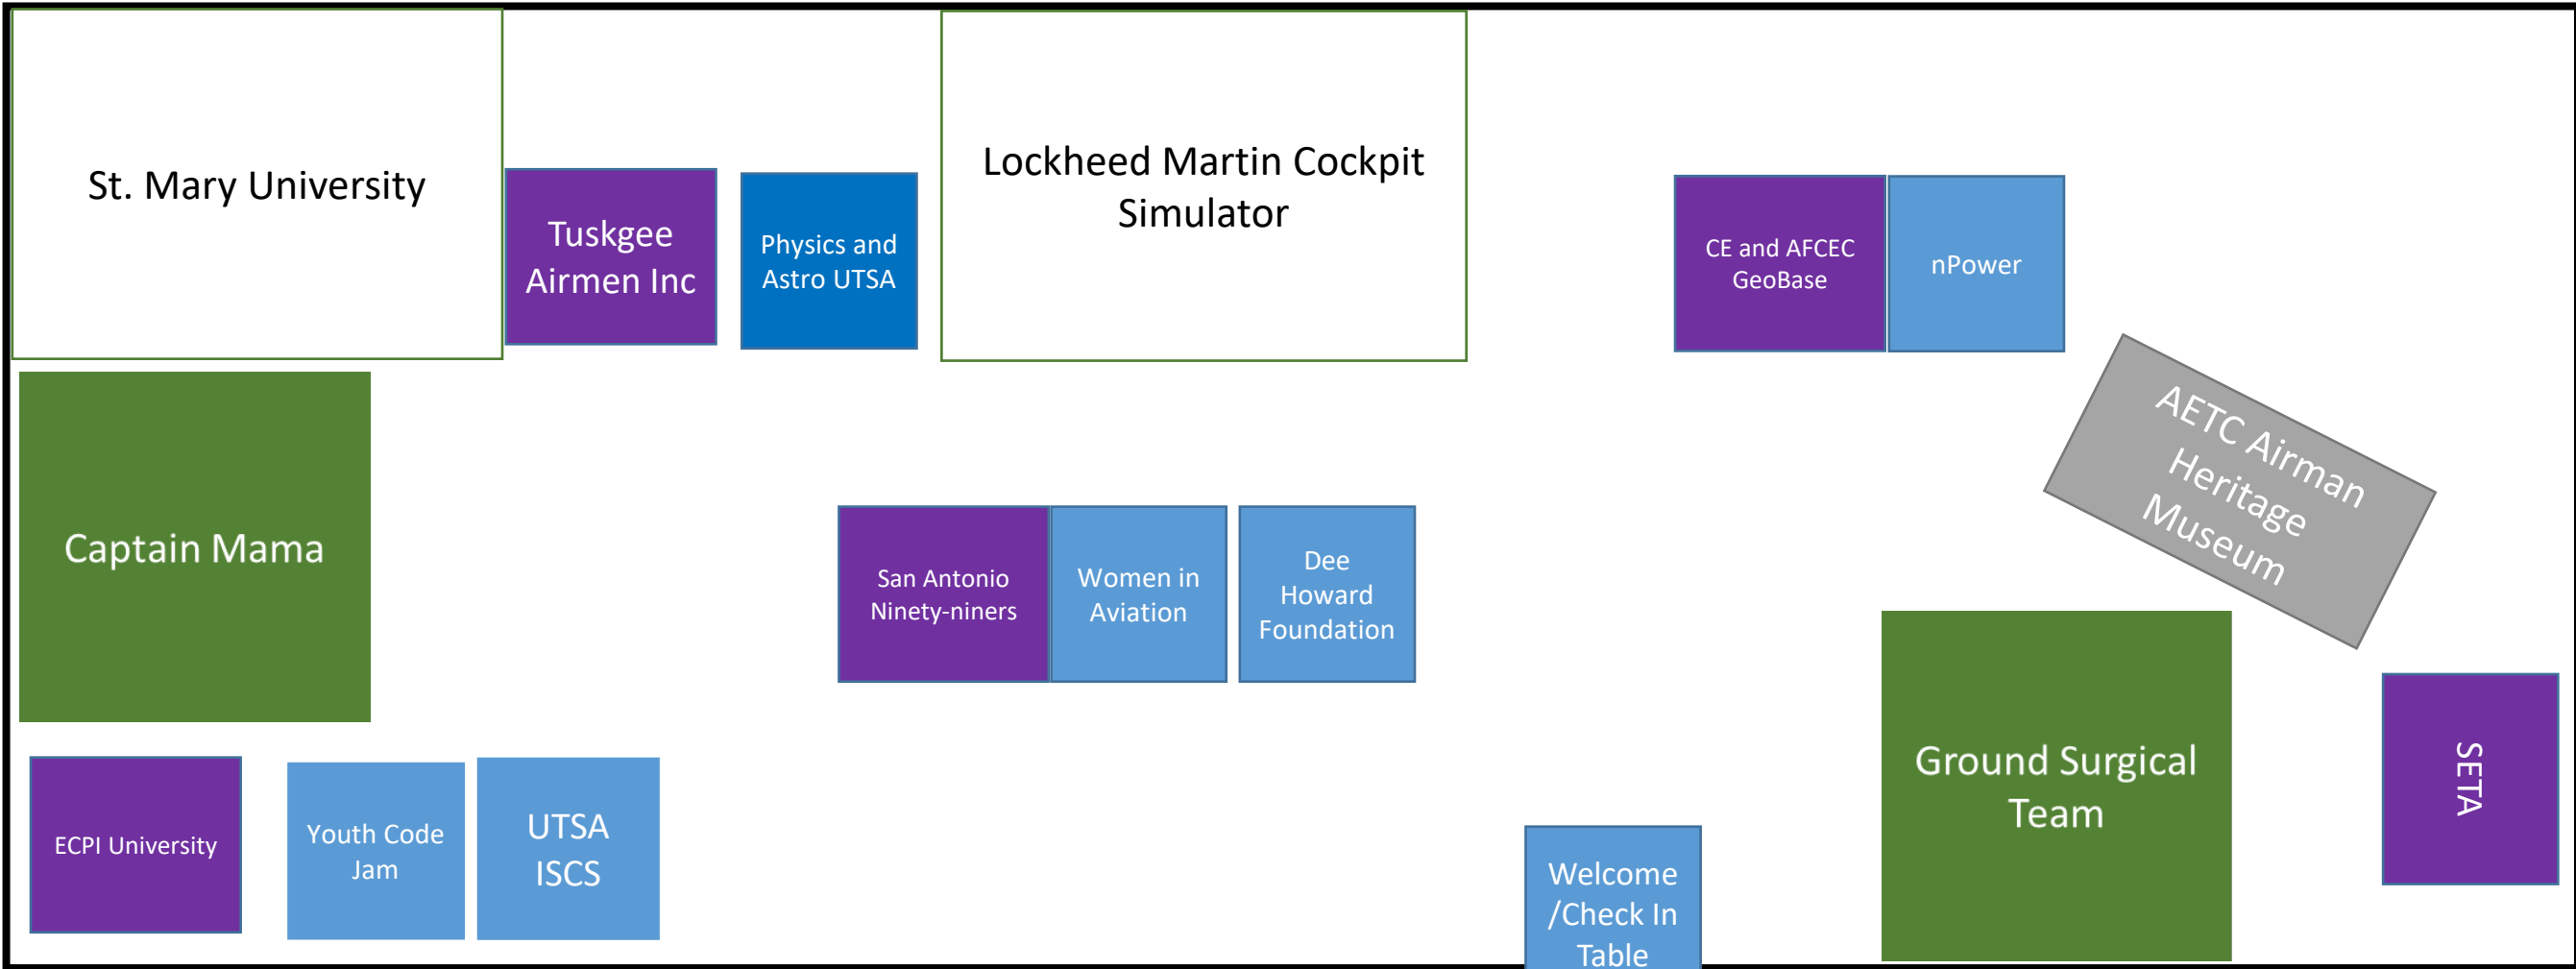

Exhibitors for Friday

Count	Organization –Friday April 5 th , 2024
1	AETC Airman Heritage Museum
2	AFRS Det 1-Flight Simulator (AIM)
3	Alt-Bionics
4	CE and AF GeoBase
5	San Antonio Airport System
6	CyberBennett
7	Girls Inc. of San Antonio
8	Lockheed Martin Cockpit Simulator
9	National Museum of the Pacific War
10	Our Lady of the Lake University
11	Palo Alto STEM Center
12	St Mary's University
13	The Dee Howard Foundation
14	Tuskegee Airmen Inc.
15	University of the Incarnate Word/ (GEMS-Spike)
16	UTSA ISCS
17	UTSA CIAS
18	WEXFoundation/Astroport Space Technologies
19	VEX Robotics & Robo Legends
20	CYMANII
21	Latinitas
22	nPower
23	Space and Engineering Technologies Academy (SETA)
24	Scobee
25	Toyota STEM Display
26	ECPI University
27	Ground Surgical Team (GST)

CYMANNII 40X40
Friday/Sat

RAMP Space in front Hangar 44

Friday
Hangar 44
Outside

Exhibitors for Saturday

Count	Organization- Saturday April 6 th , 2024
1	902nd EOD
2	AETC Airman Heritage Museum
3	CE and AF GeoBase
4	San Antonio Airport System
5	Lockheed Martin Cockpit Simulator
6	Physics and Astro UTSA
7	St Mary's University
8	The Dee Howard Foundation
9	Tuskegee Airmen Inc.
10	UTSA ISCS
11	Women in Aviation
12	VEX Robotics & Robo Legends
13	Youth Code Jam
14	CYMANII
15	Npower
16	MWD Demo for JBSA
17	Space and Engineering Technologies Academy (SETA)
18	Toyota STEM Display
19	CPS Energy
20	ECPI University
21	Ground Surgical Team (GST)
22	Captain Mama
23	San Antonio Ninety-Nines

Saturday
Hangar 44
Outside

Exhibitors for Sunday

Count	Organization-Sunday April 7 th , 2024
1	AETC Airman Heritage Museum
2	San Antonio Airport System
3	Lockheed Martin Cockpit Simulator
4	Physics and Astro UTSA
5	St Mary's University
6	Tuskegee Airmen Inc.
7	Npower
8	Space and Engineering Technologies Academy (SETA)
9	Toyota STEM Display
10	CPS Energy
11	Ground Surgical Team (GST)
12	Captain Mama